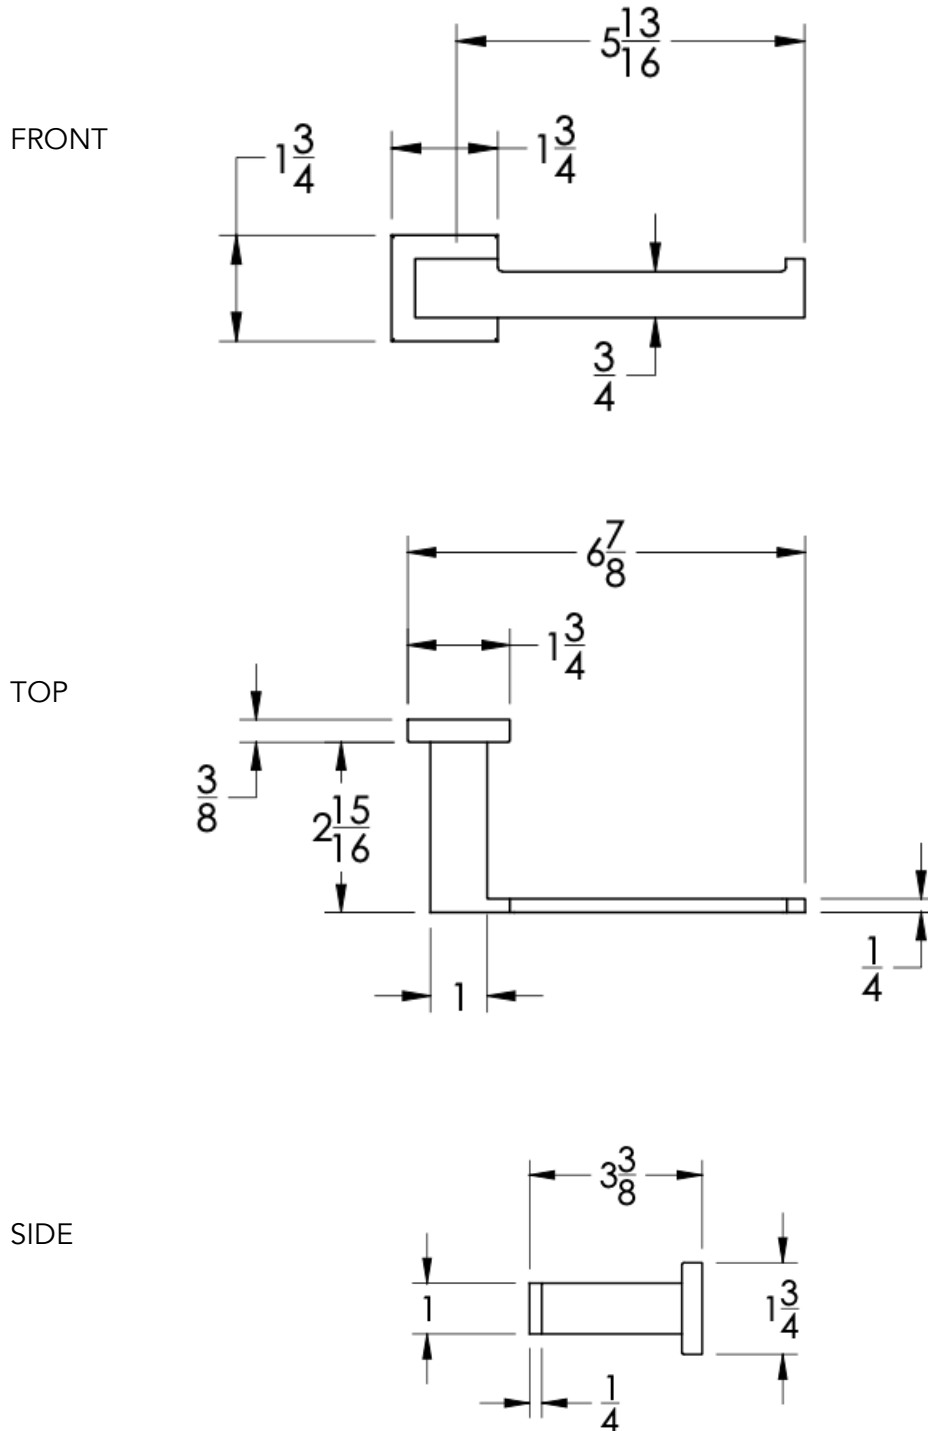

neelnox

LET
THERE
BE **DESIGN.**

FEATURES

- Premium 304 Grade Stainless Steel
- Solid Mount Construction
- Concealed Installation Hardware
- State of the art wall anchors included for installation on Dry wall or Tile

COLLECTION GRANDE

TISSUE HOLDER

Model	Product	Finishes Available
GRN-TPHR	Tissue Holder (Facing Right)	Multiple finishes available. Over 23 finishes to choose from.
GRN-TPHL	Tissue Holder (Facing Left)	

Dimensions in inches

NOTE: Dimensions subject to change without notice.