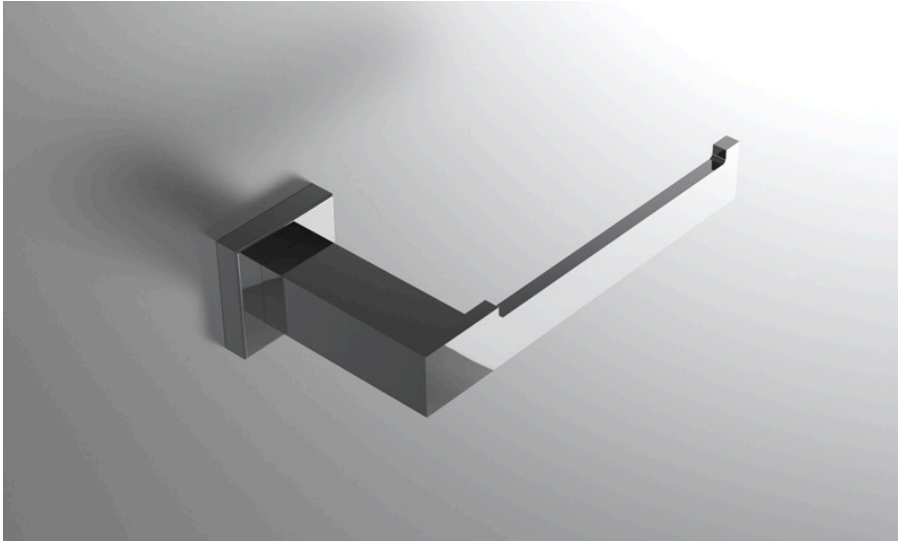

neelnox

LET
THERE
BE **DESIGN.**

FEATURES

- Premium 304 Grade Stainless Steel
- Solid Mount Construction
- Concealed Installation Hardware
- State of the art wall anchors included for installation on Dry wall or Tile